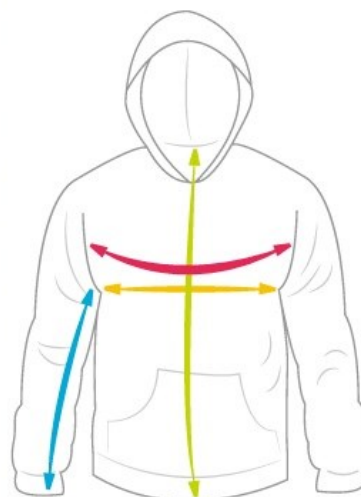

- You will be asked for all the required details including size, the name/nickname to be printed on the reverse of the top and payment will be direct to the company. To help us try to meet production and delivery estimations for early December, the online shop **WILL CLOSE on Sunday 20th November 2022 at 23.00.**

Child sizes do not come with hood tassels due to UK Health & Safety legislation.

Please use this size guide (also available on the online shop) to help select the correct size for your child. Your child can also try on the sample in school to ascertain the best size.

Size	Chest to fit	Pit to pit	Arm (pit to cuff)	Height (neck to seam)
Child 1-2	22	14	10.5	13.5
Child 3-4	24	14	12	13.5
Child 5-6	26	15	12.5	15.5
Child 7-8	28	16	13	16.5
Child 9-11	30	17	16	19.5
Child 12-13	32	18	17	21
Adult S	34-36	19	18.5	22.5
Adult M	38-40	21	19	24
Adult L	42-44	22	20	25.5
Adult XL	46-48	24	20	26.5
Adult XXL	50-52	25.5	20.5	26.5
Adult XXXL	52+	27	21	27.5

All sizes are in inches.

This item is unisex, so guys may want to go for the larger size just in case!

If you have any further questions or need to contact the school regarding the hooded top, then please email Mr Devincenzi-Clemens at dclemens@loreto.gi

ORDER NOW

**LAST DATE FOR ORDERING IS
Sunday 20th November 2022
at 23.00**